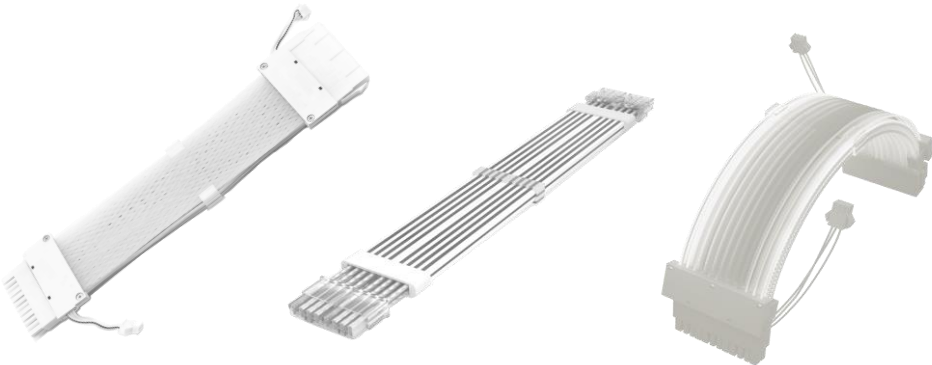

Product Catalog

A world class profession mechanical manufacturing company

C059 SERIES

047 / 048 / 049

(C059-047)

Product Specification Description

- Dimensions : L260 (mm)
- Extension cables : MB 24P
- Power Supply : RGB /ARGB PSU Cable- Rubber type (White)
- Description : 18AWG Silver copper wire, rubber fully wrapped LED cable · L:260mm

- U/P USD\$
- MOQ : 520pcs
- DELIVERY TERM : FCA Shenzhen

(C059-048)

Product Specification Description

- Dimensions : L340 (mm)
- Extension cables : GPU 8P*2
- Power Supply : RGB /ARGB PSU Cable- Rubber type (White)
- Description : 18AWG Silver copper wire, rubber fully wrapped LED cable · L:340mm

- U/P USD\$
- MOQ : 520pcs
- DELIVERY TERM : FCA Shenzhen

(C059-049)

Product Specification Description

- Dimensions : L340 (mm)
- Extension cables : GPU 8P*3
- Power Supply : RGB /ARGB PSU Cable- Rubber type (White)
- Description : 18AWG Silver copper wire, rubber fully wrapped LED cable · L:340mm

- U/P USD\$
- MOQ : 520pcs
- DELIVERY TERM : FCA Shenzhen

C059 SERIES

050 / 051 / 052

(C059-051)

Product Specification Description

- Dimensions : L260 (mm)
- Extension cables : MB 24P
- Power Supply : RGB /ARGB PSU Cable- Rubber type (Black)
- Description : 18AWG Silver copper wire, rubber fully wrapped LED cable · L:260mm