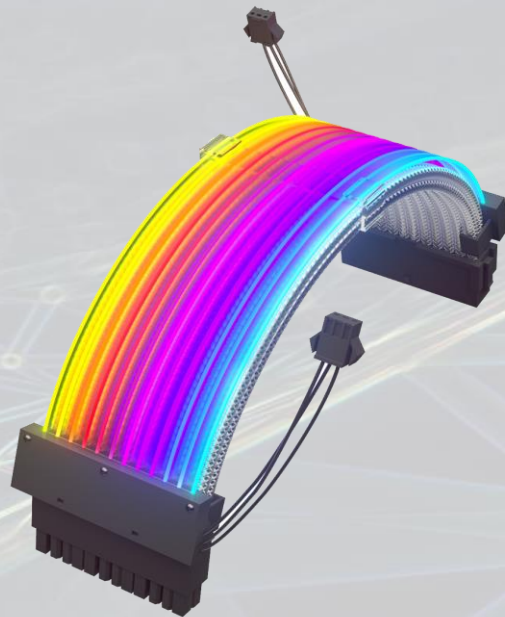

C059 SERIES

059 / 060 / 061

(C059-059)

Product Specification Description

- Dimensions : L245 (mm)
- Extension cables : MB 24P
- Power Supply : RGB /ARGB PSU Cable- Strip type (Black)
- Description : 18AWG Nylon braided wire and strip LED clamp · L:245mm

■ U/P USD$

• MOQ : 520pcs

■ DELIVERY TERM :
FCA Shenzhen

(C059-060)

Product Specification Description

- Dimensions : L300 (mm)
- Extension cables : GPU 8P*2
- Power Supply : RGB /ARGB PSU Cable- Strip type (Black)
- Description : 18AWG Nylon braided wire and strip LED clamp · L:300mm

■ U/P USD$

• MOQ : 520pcs

■ DELIVERY TERM :
FCA Shenzhen

(C059-061)

Product Specification Description

- Dimensions : L300 (mm)
- Extension cables : GPU 8P*3
- Power Supply : RGB /ARGB PSU Cable- Strip type (Black)
- Description : 18AWG Nylon braided wire and strip LED clamp · L:300mm

■ U/P USD$

• MOQ : 520pcs

■ DELIVERY TERM :
FCA Shenzhen