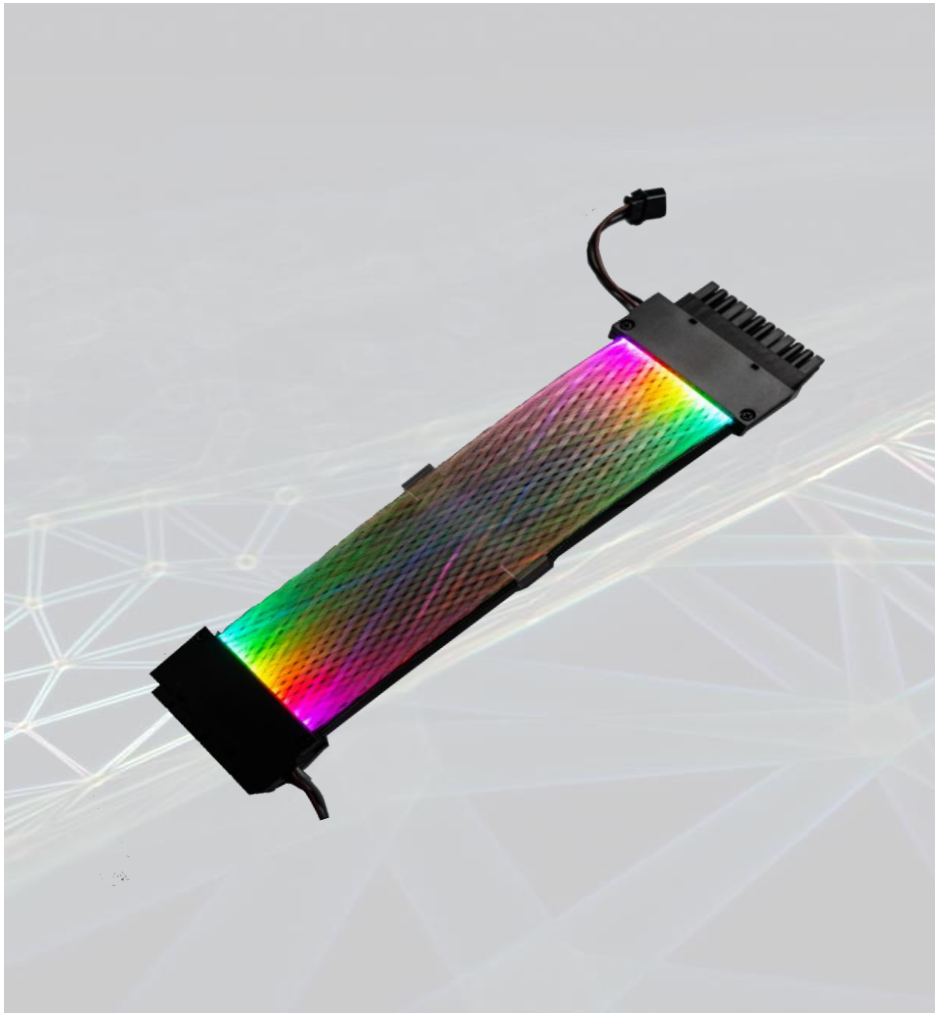

C059 SERIES

035 / 036 / 037

(C059-035)

Product Specification Description

- Dimensions : L245 (mm)
- Extension cables : MB 24P
- Power Supply : RGB /ARGB PSU Cable- Braid type (Black)
- Description : 18AWG Nylon braided wire and strip LED clamp · L:245mm

■ U/P USD$

• MOQ : 520pcs

■ DELIVERY TERM :
FCA Shenzhen

(C059-036)

Product Specification Description

- Dimensions : L300 (mm)
- Extension cables : GPU 8P*2
- Power Supply : RGB /ARGB PSU Cable- Braid type (Black)
- Description : 18AWG Nylon braided wire and strip LED clamp · L:300mm

■ U/P USD$

• MOQ : 520pcs

■ DELIVERY TERM :
FCA Shenzhen

(C059-037)

Product Specification Description

- Dimensions : L300 (mm)
- Extension cables : GPU 8P*3
- Power Supply : RGB /ARGB PSU Cable- Braid type (Black)
- Description : 18AWG Nylon braided wire and strip LED clamp · L:300mm

■ U/P USD$

• MOQ : 520pcs

■ DELIVERY TERM :
FCA Shenzhen