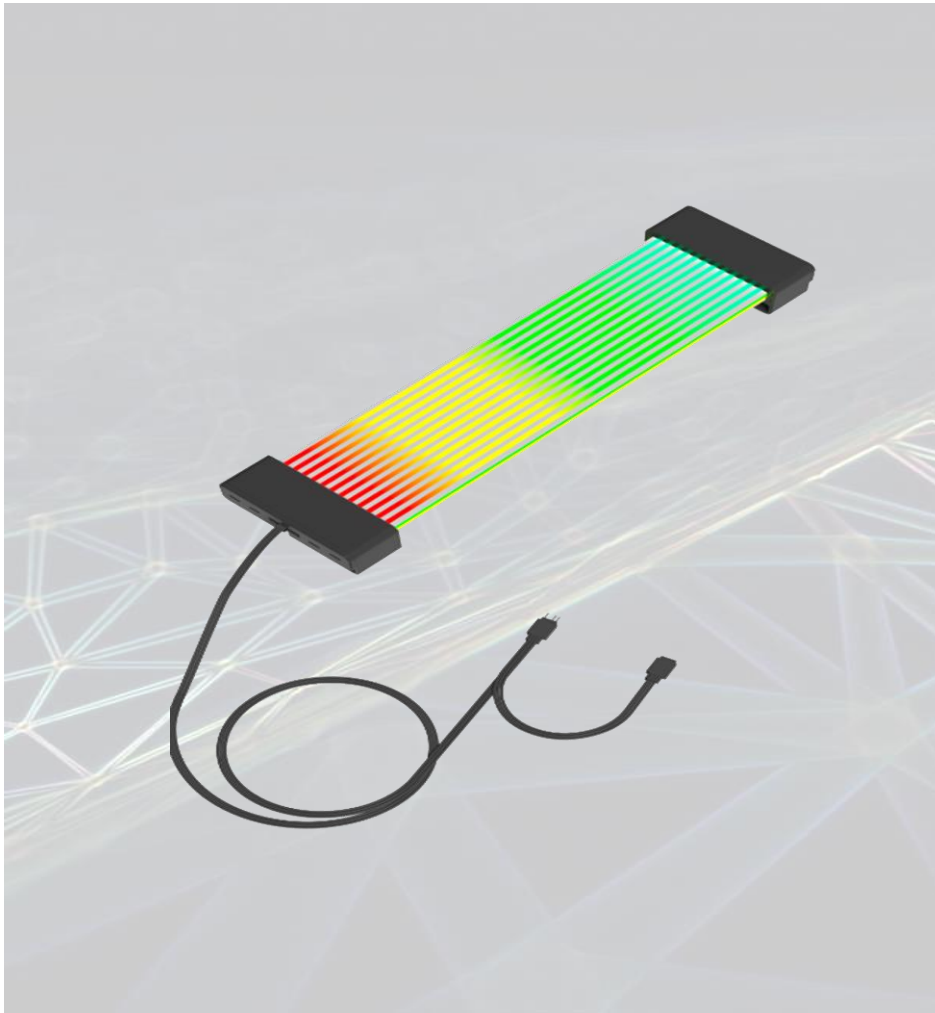

C059 SERIES

041 / 042 / 043

(C059-041)

Product Specification Description

- Dimensions : L205 (mm)
- LED clamp : 24P
- Power Supply : RGB/ARGB Light Clamp (Black)
- Description : LED clamp · L:205mm

■ U/P USD$

• MOQ : 520pcs

■ DELIVERY TERM :
FCA Shenzhen

(C059-042)

Product Specification Description

- Dimensions : L260 (mm)
- LED clamp : 8P*2
- Power Supply : RGB/ARGB Light Clamp (Black)
- Description : LED clamp · L:260mm

■ U/P USD$

• MOQ : 520pcs

■ DELIVERY TERM :
FCA Shenzhen

(C059-043)

Product Specification Description

- Dimensions : L260 (mm)
- LED clamp : 8P*3
- Power Supply : RGB/ARGB Light Clamp (Black)
- Description : LED clamp · L:260mm

■ U/P USD$

• MOQ : 520pcs

■ DELIVERY TERM :
FCA Shenzhen