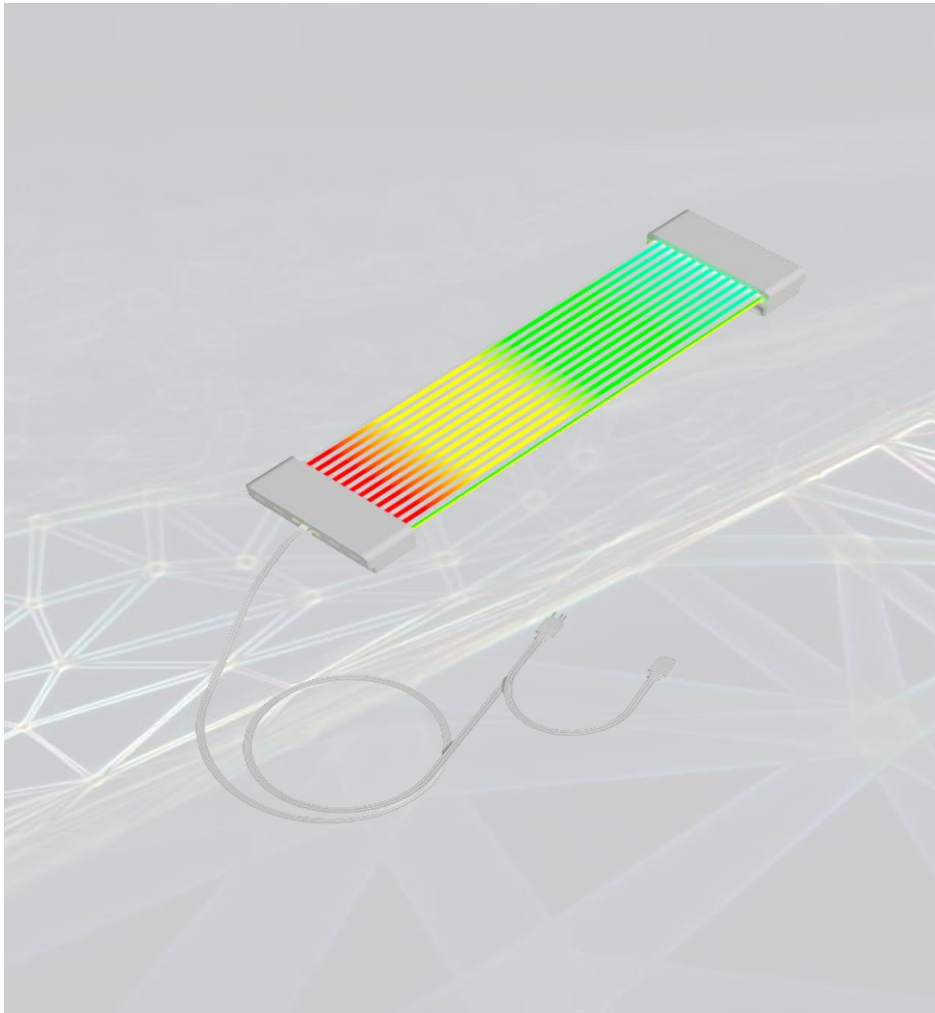

C059 SERIES

044 / 045 / 046

(C059-044)

Product Specification Description

- Dimensions : L205 (mm)
- LED clamp : 24P
- Power Supply : RGB/ARGB Light Clamp (White)
- Description : LED clamp · L:205mm

- U/P USD$
- MOQ : 520pcs
- DELIVERY TERM :
  FCA Shenzhen

(C059-045)

Product Specification Description

- Dimensions : L260 (mm)
- LED clamp : 8P*2
- Power Supply : RGB/ARGB Light Clamp (White)
- Description : LED clamp · L:260mm

- U/P USD$
- MOQ : 520pcs
- DELIVERY TERM :
  FCA Shenzhen

(C059-046)

Product Specification Description

- Dimensions : L260 (mm)
- LED clamp : 8P*3
- Power Supply : RGB/ARGB Light Clamp (White)
- Description : LED clamp · L:260mm

- U/P USD$
- MOQ : 520pcs
- DELIVERY TERM :
  FCA Shenzhen