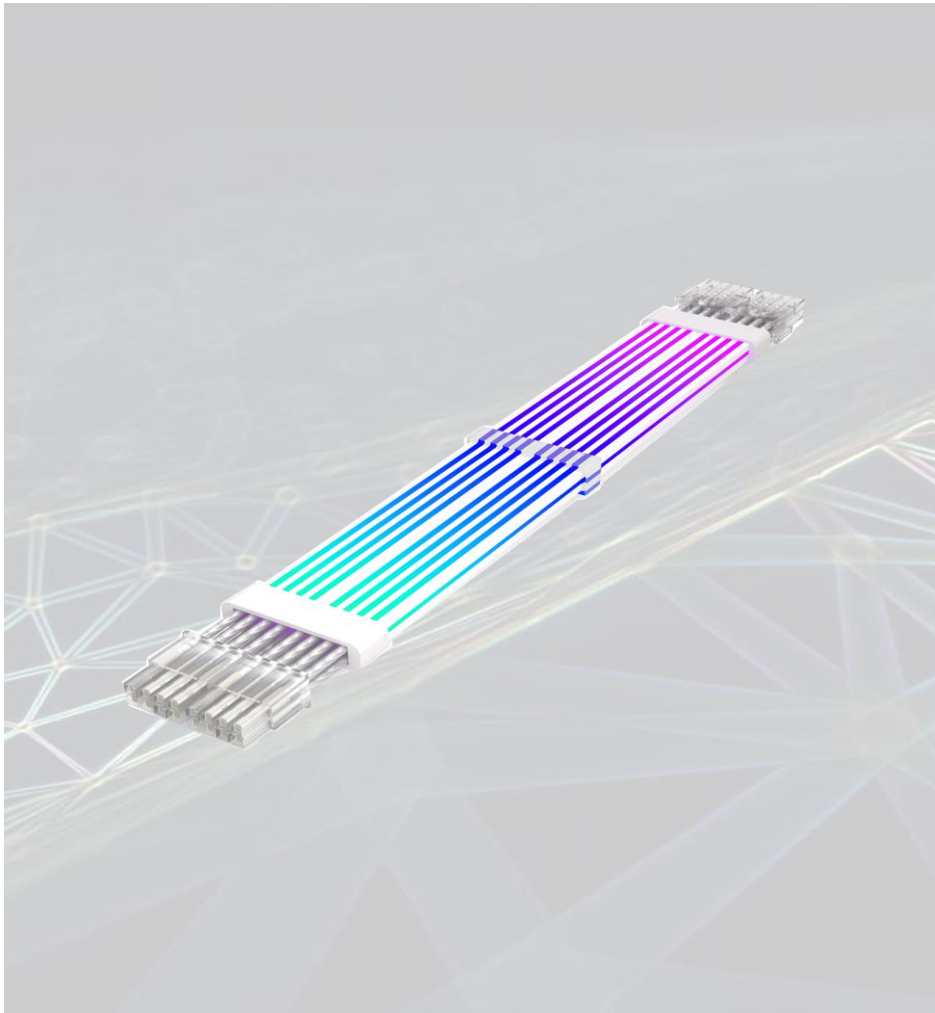

Product Catalog

A world class profession mechanical manufacturing company

C059 SERIES

047 / 048 / 049

(C059-047)

Product Specification Description

- Dimensions : L260 (mm)
- Extension cables : MB 24P
- Power Supply : RGB /ARGB PSU Cable- Rubber type (White)
- Description : 18AWG Silver copper wire, rubber fully wrapped LED cable · L:260mm

- U/P USD\$
- MOQ : 520pcs
- DELIVERY TERM : FCA Shenzhen

(C059-048)

Product Specification Description

- Dimensions : L340 (mm)
- Extension cables : GPU 8P*2
- Power Supply : RGB /ARGB PSU Cable- Rubber type (White)
- Description : 18AWG Silver copper wire, rubber fully wrapped LED cable · L:340mm

- U/P USD\$
- MOQ : 520pcs
- DELIVERY TERM : FCA Shenzhen

(C059-049)

Product Specification Description

- Dimensions : L340 (mm)
- Extension cables : GPU 8P*3
- Power Supply : RGB /ARGB PSU Cable- Rubber type (White)
- Description : 18AWG Silver copper wire, rubber fully wrapped LED cable · L:340mm

- U/P USD\$
- MOQ : 520pcs
- DELIVERY TERM : FCA Shenzhen

C059 SERIES

050 / 051 / 052

(C059-051)

Product Specification Description

- Dimensions : L260 (mm)
- Extension cables : MB 24P
- Power Supply : RGB /ARGB PSU Cable- Rubber type (Black)
- Description : 18AWG Silver copper wire, rubber fully wrapped LED cable · L:260mm